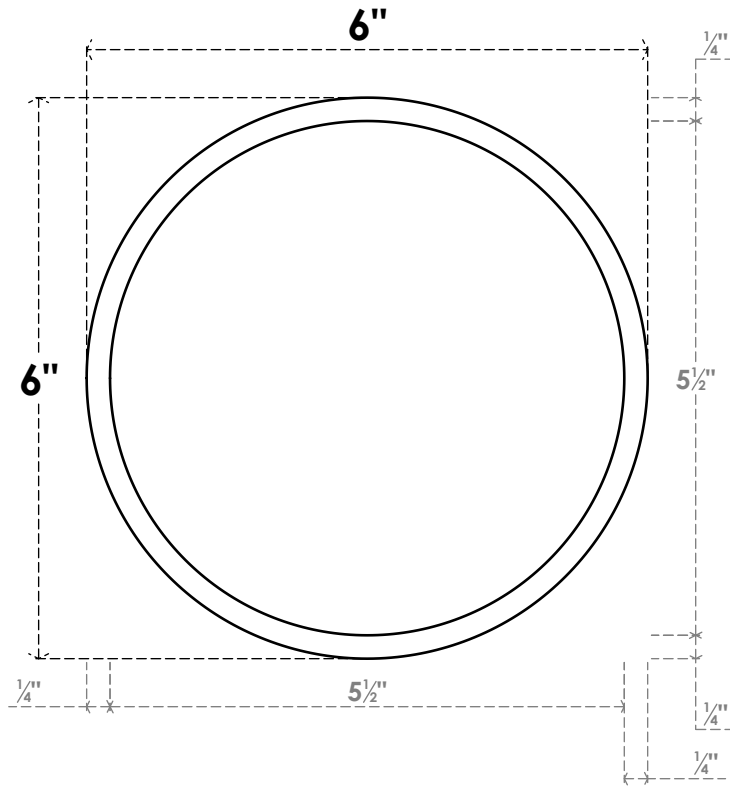

# ROSP060X060X075GRY01

6"W X 6"H X 3/4"P STANDARD GRAYSON ROSETTE WITH BEVELED EDGE,  
ARCHITECTURAL GRADE PVC

**FRONT**

**SIDE**

EKENA MILLWORK  
2300 WEST MAIN ST.  
CLARKSVILLE, TX 75426  
TOLL FREE: 866-607-0453  
WWW.EKENAMILLWORK.COM

#### NOTES

1. INSTALLATION TO BE COMPLETED IN ACCORDANCE WITH MANUFACTURER'S SPECIFICATIONS.
2. DRAWING MAY NOT BE TO SCALE
3. THIS DRAWING IS INTENDED FOR DESIGN AND PLANNING PURPOSES ONLY.
4. ALL INFORMATION CONTAINED HEREIN WAS CURRENT AT THE TIME OF DEVELOPMENT BUT MUST BE REVIEWED AND APPROVED BY THE PRODUCT MANUFACTURER TO BE CONSIDERED ACCURATE.
5. ARCHITECTURAL GRADE PVC PRODUCTS ARE MADE FROM EXPANDED CELLULAR PVC AND COME NATURALLY WHITE BUT MAY BE PAINTED