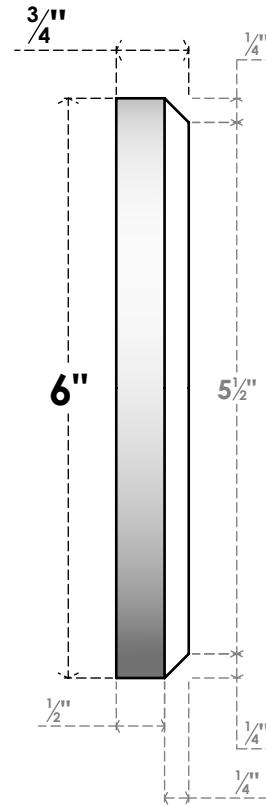

# ROSP060X060X075GRY01

6"W X 6"H X 3/4"P STANDARD GRAYSON ROSETTE WITH BEVELED EDGE,  
ARCHITECTURAL GRADE PVC

**FRONT**

**SIDE**

EKENA MILLWORK  
2300 WEST MAIN ST.  
CLARKSVILLE, TX 75426  
TOLL FREE: 866-607-0453  
WWW.EKENAMILLWORK.COM

#### NOTES

1. INSTALLATION TO BE COMPLETED IN ACCORDANCE WITH MANUFACTURER'S SPECIFICATIONS.
2. DRAWING MAY NOT BE TO SCALE
3. THIS DRAWING IS INTENDED FOR DESIGN AND PLANNING PURPOSES ONLY.
4. ALL INFORMATION CONTAINED HEREIN WAS CURRENT AT THE TIME OF DEVELOPMENT BUT MUST BE REVIEWED AND APPROVED BY THE PRODUCT MANUFACTURER TO BE CONSIDERED ACCURATE.
5. ARCHITECTURAL GRADE PVC PRODUCTS ARE MADE FROM EXPANDED CELLULAR PVC AND COME NATURALLY WHITE BUT MAY BE PAINTED